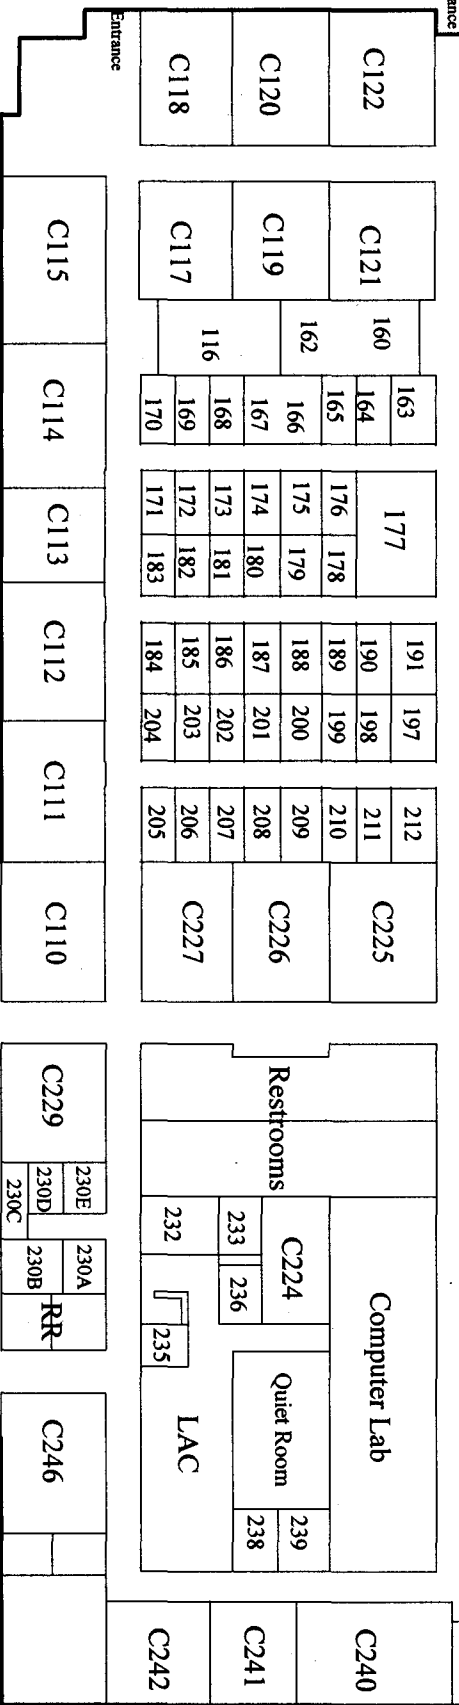

Main Campus ←

2355 Nashville Road

To Campbell's Lane →

Entrance

Entrance

Entrance

Entrance

Parking Lot

Main entrance

Pet Center

Walgreen's

WKU @ South Campus

Lobby

Courtyard

Food Court

Bookstore

W/T room

ATP area

Conference Room

Carroll Knicely Center

Dean's Suite

overhang

03/21/2009 JM